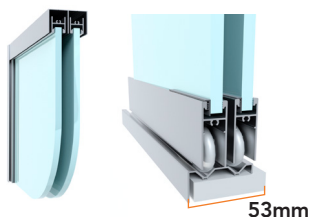

Custom Built

All Versastyle™ products are custom built by your local fabricator, made to measure to suit your exact requirements.

Key Features

- Easy grip door handles allow you to open and close doors easily
- Full-length bumper strip eliminates metal to metal contact for silent closing
- Readily adjustable rollers ensure quiet and smooth operation
- With double and triple sliding door designs available, these wardrobe systems cover most openings
- An unobtrusive concave track
- With an extensive designer colour range, you can be sure your wardrobe will have the latest fashion colours

Versastyle Slim

Double Track

Triple Track