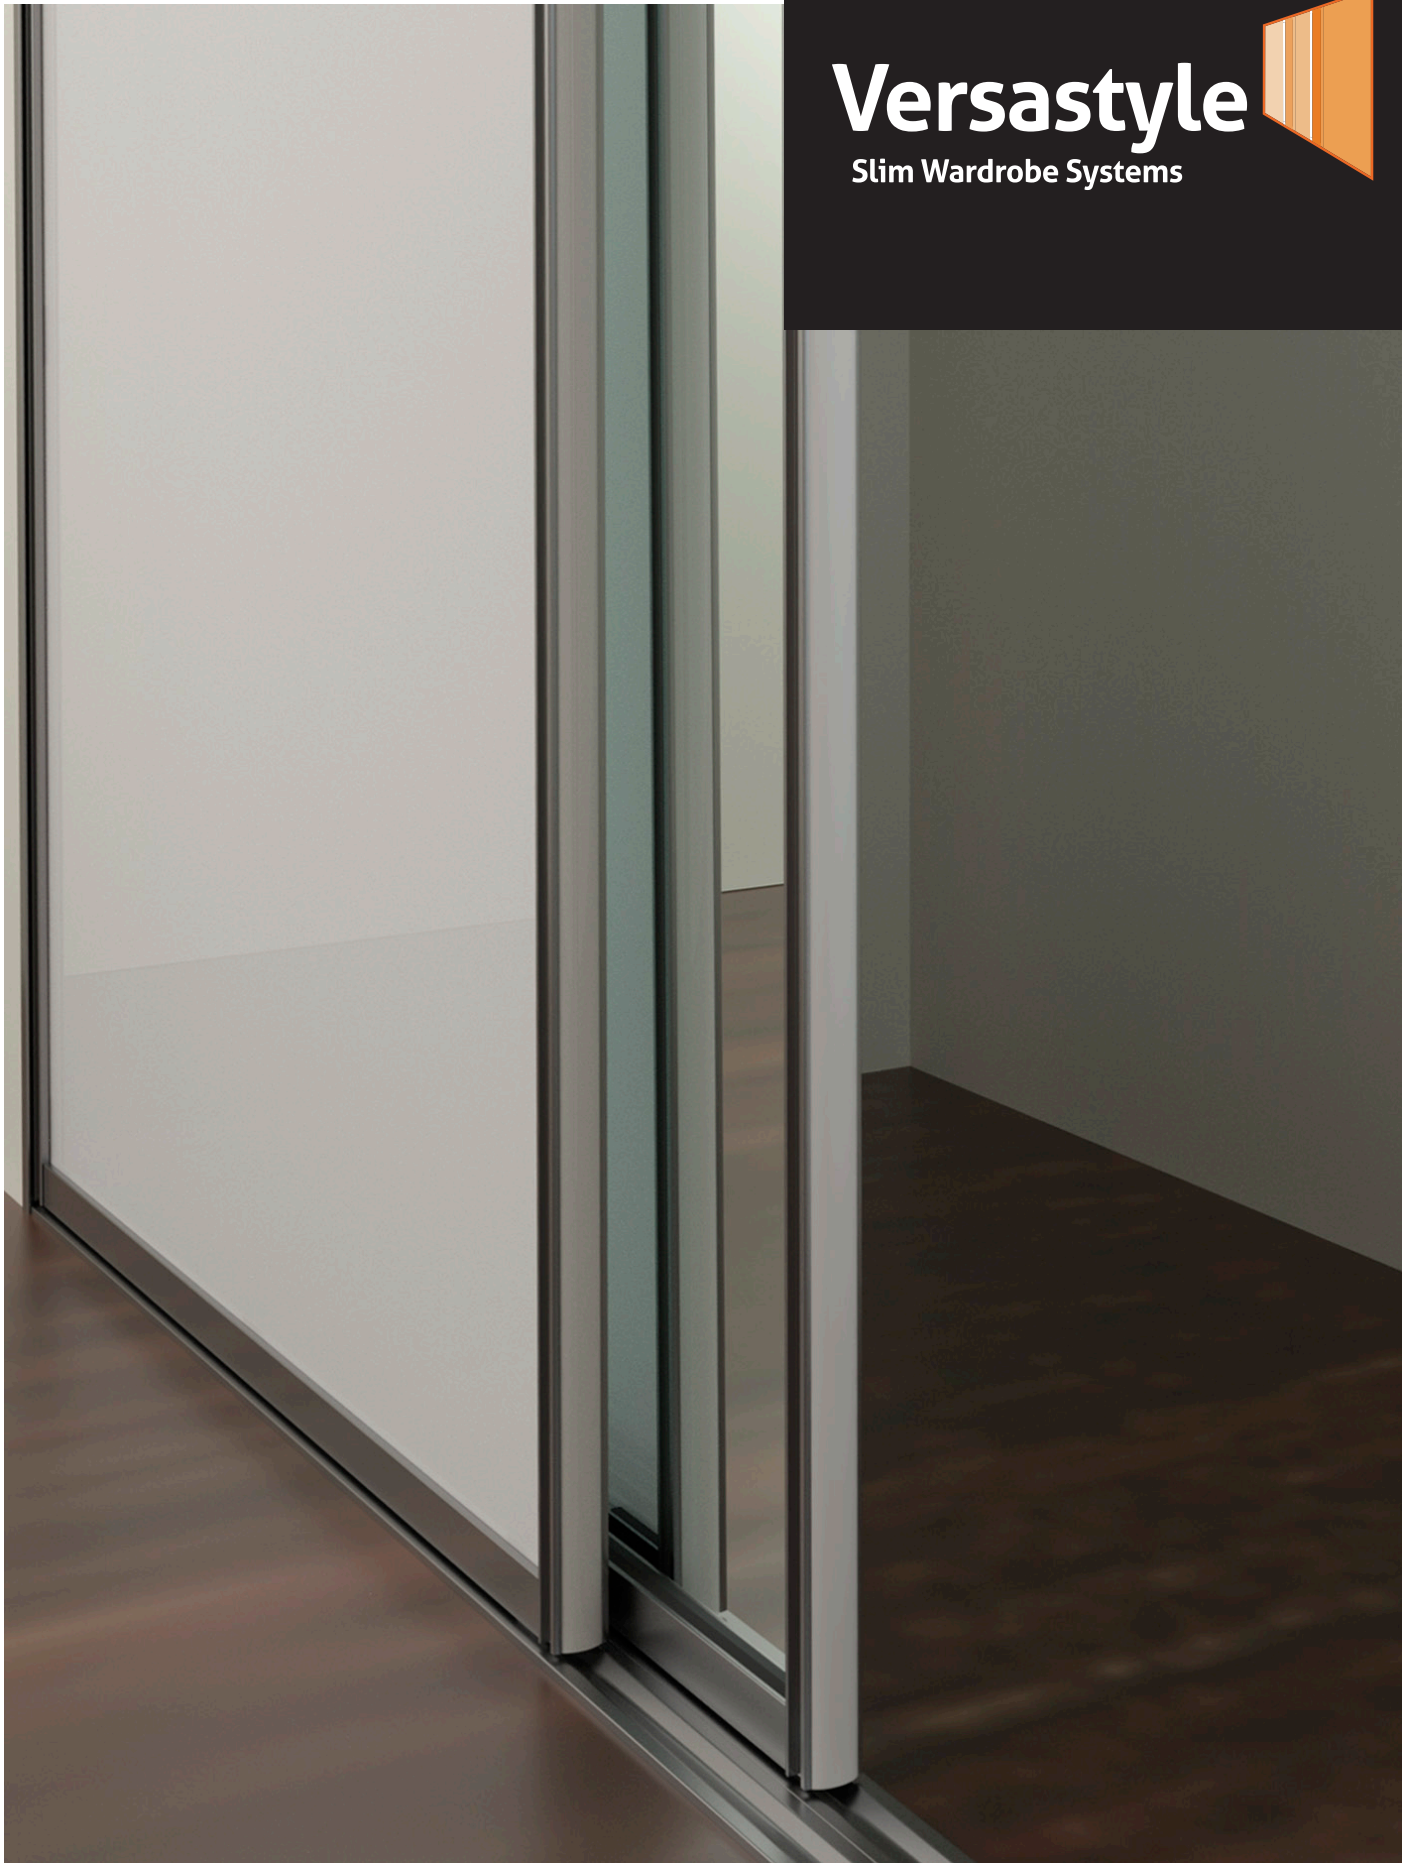

Versastyle

Slim Wardrobe Systems

Versastyle® Slim Wardrobe Systems

Great Design Flexibility

A great wardrobe design can not only improve the décor of your bedroom, but actually add value to your home.

Delivering a comprehensive, modern and stylish range, this framing system offers great design flexibility, which, combined with easy installation, will be a welcome addition to any household. Available in two panel 82mm wide frames or three panel 122mm wide frames.

Featuring modern profiles that are suitable for opaque and coloured glass as well as mirror or board doors, this aluminium framing system uses load-bearing rollers which are designed to allow the doors to glide easily on the aluminium track.